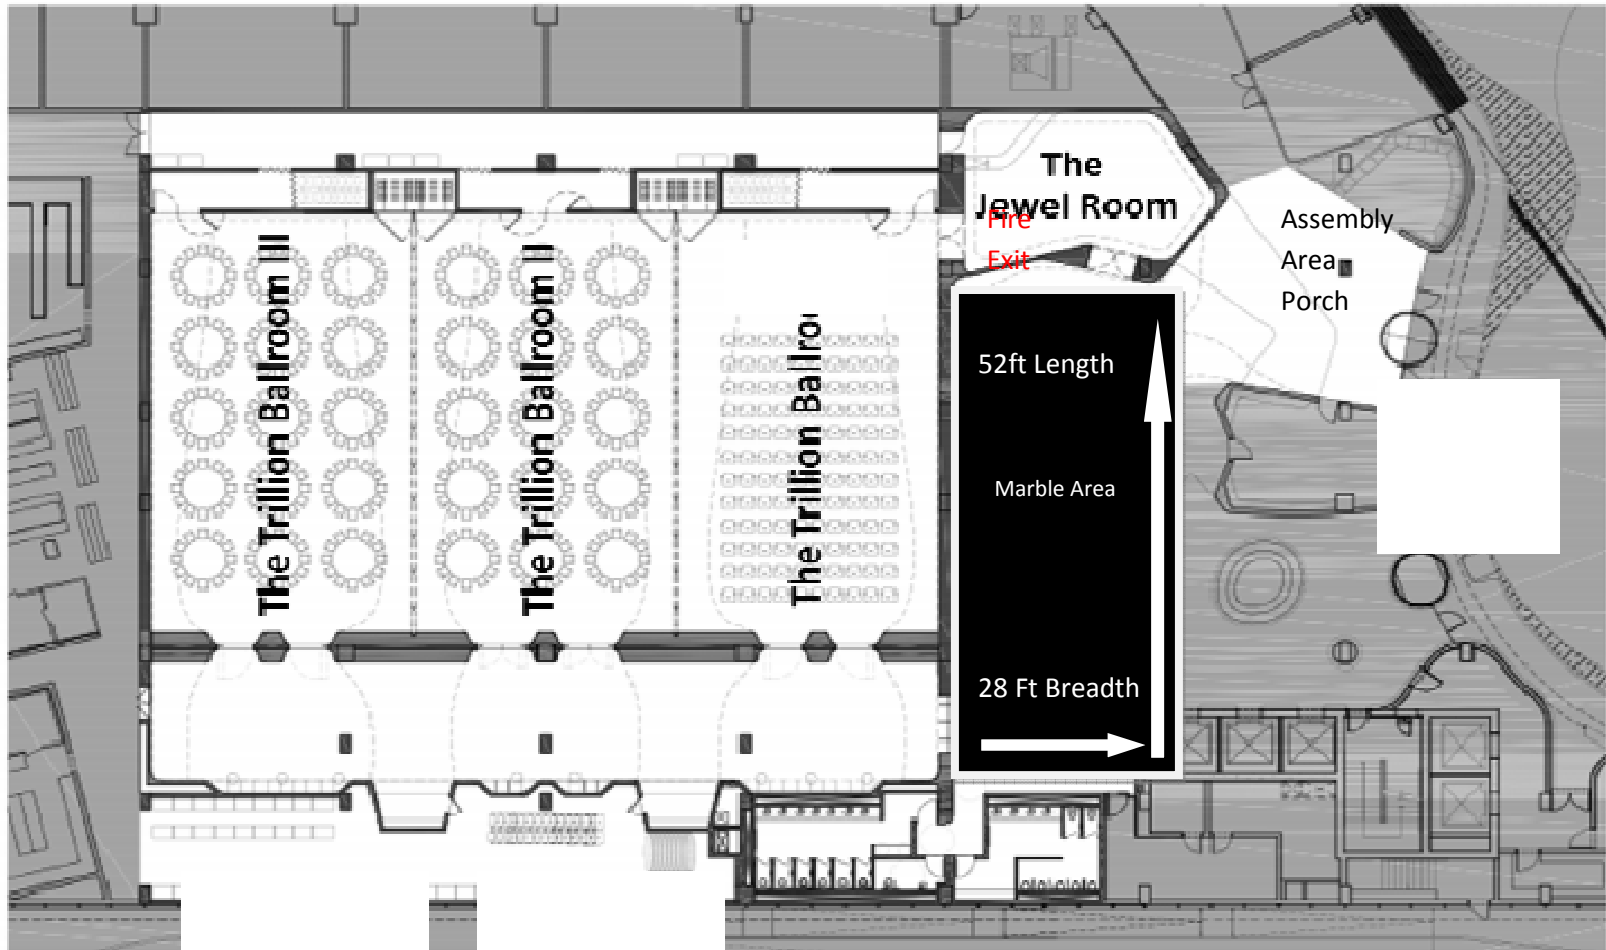

THE PARK HYDERABAD – TRILLION BALLROOM & PRE-FUNCTION LAYOUT

Fire Exit

Fire Exit

Fire Exit

The Jewel Room

Assembly Area
Porch

52ft Length

Marble Area

28 Ft Breadth